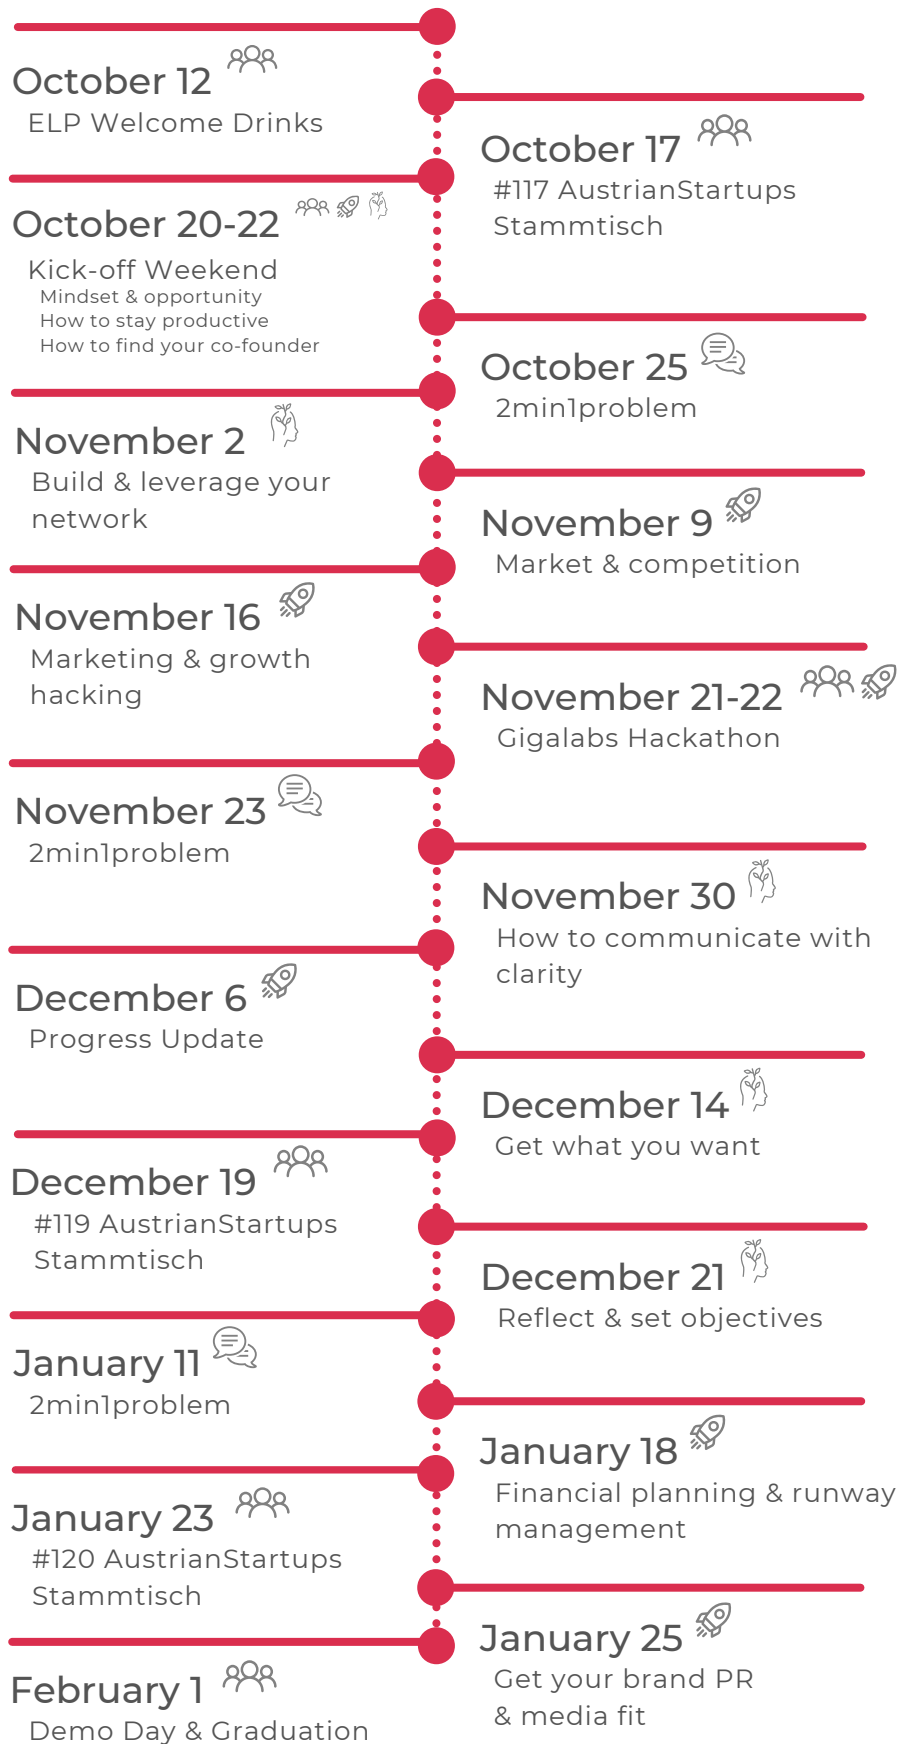

ELP Timeline

WiSe23/24

QUESTIONS? REACH OUT TO
ipek.hizar@austrianstartups.com

 community event  personal development
 startup skills  problem solving